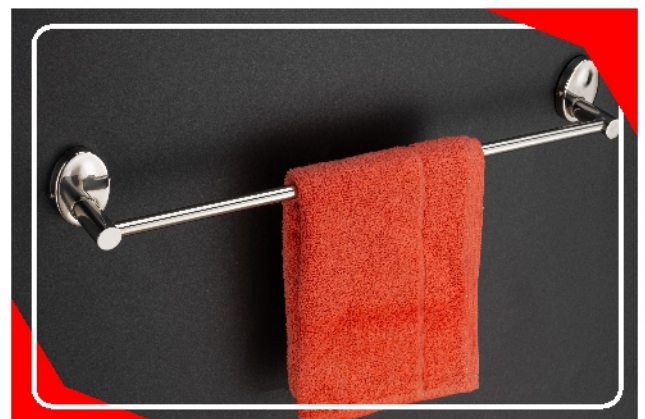

RE-201

NEPKIN HOLDER

- Material : S.S 202
- Price : Rs.230/-

RE-202

SOAP DISH

- Material : S.S 202
- Price : Rs. 236/-

RE-203

ROB HOOK

- Material : S.S 202
- Price : Rs. 128/-

RE-204

TOWEL STAND

- Material : S.S 202
- Price : Rs. 340/-