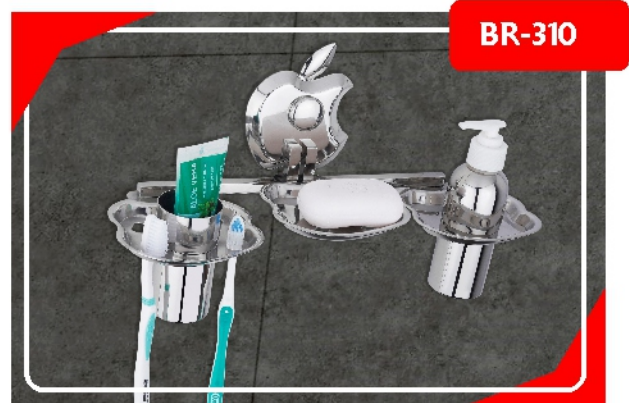

TOWEL RACK

- Material : S.S 202
- Price : Rs. 910/-

BR-310