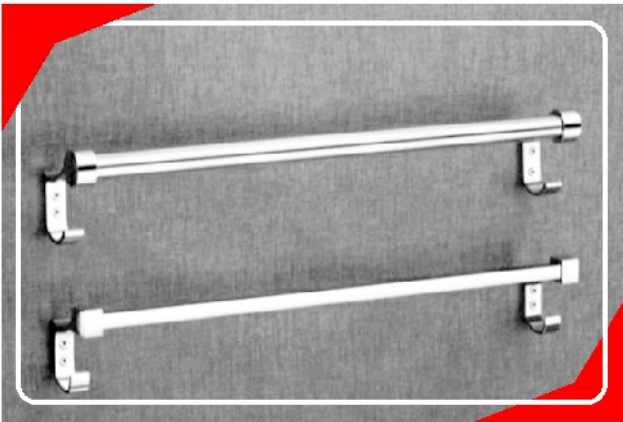

518

TOWEL ROAD

- Material : S.S 202
- Price 12" : Rs. 193/-
- Price 18" : Rs. 212/-
- Price 24" : Rs. 231/-
- Price 30" : Rs. 250/-
- Price 36" : Rs. 270/-

519

SOLID TOWEL ROAD

- Material : S.S 202
- Price 12" : Rs. 270/-
- Price 18" : Rs. 308/-
- Price 24" : Rs. 347/-
- Price 30" : Rs. 385/-
- Price 36" : Rs. 424/-