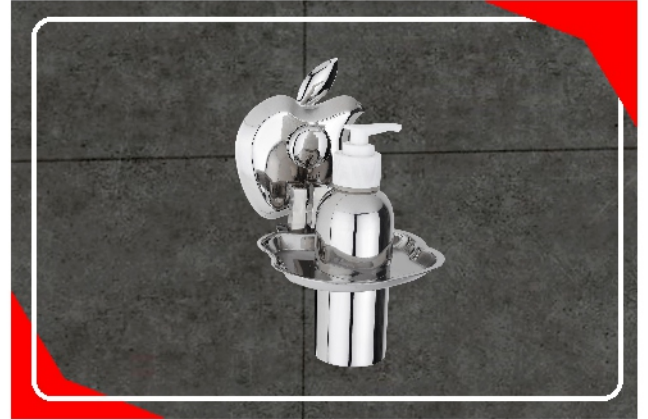

TOWEL STAND

Material : S.S 202

Price : Rs. 420/-

BR-305

TOOTH BRUSH HOLDER

Material : S.S 202

Price : Rs. 336/-

BR-306

LIQUID DISPENSER

- Material : S.S 202
- Price : Rs. 410/-

BR-307

SOAP DISH WITH TOOTH BRUSH HOLDER

- Material : S.S 202
- Price : Rs.440/-

BR-308

DOUBLE SOAP DISH

- Material : S.S 202
- Price : Rs.423/-