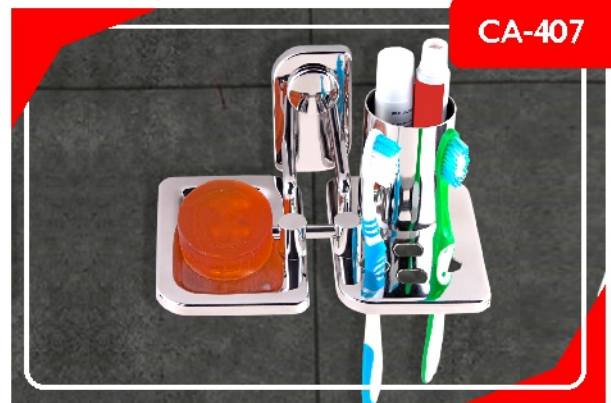

LIQUID DISPENSER

- Material : S.S 202
- Price : Rs.475/-

CA-407