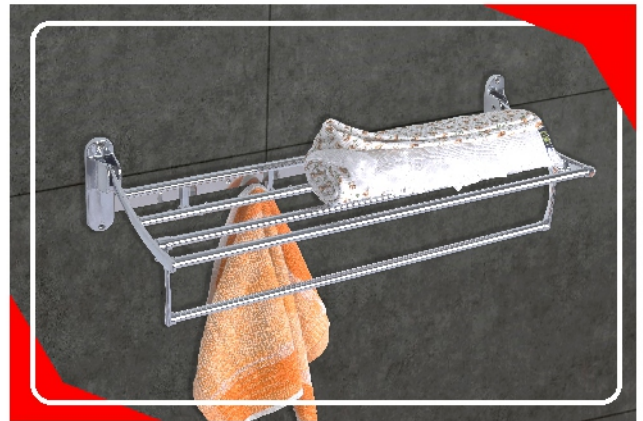

- Material : S.S 304
- Price (CP) 24" : Rs.1650/-
- Price (Black) 24" : Rs. 1980/-

516

SQUIRE RACK

- Material : S.S 202
- Price 18" : Rs. 1100/-
- Price 24" : Rs. 1160/-

517

ROUND RACK

- Material : S.S 202
- Price 18" : Rs. 1000/-
- Price 24" : Rs. 1060/-